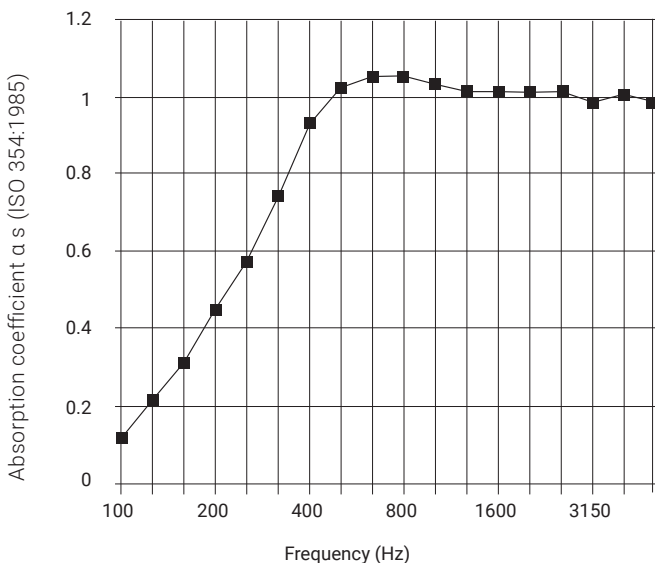

Determination of Sound Absorption and Classification

Weighted absorption coefficient, a_w : 0,9
 Sound absorption class: A
 Absorption classes: A, B, C, D, E and no classification

Technical Features

For Foamy acoustic filling, is carbon neutral, without using carbon offsets. The acoustic classification is selected according to the layer thickness. Our 35 mm acoustic filling provides Class A absorption.

Dimensions	Color temperature (CCT)	Power Luminous ux
1000 x 1000 mm	3000K	41.4 W LED 1242 lm
750 x 750 mm	3000K	31 W LED 930 lm
500 x 500 mm	3000K	20.7 W LED 621 lm
1000 x 1000 mm	TW (2700 - 6500K)	41.4 W LED up to 1304 lm
750 x 750 mm	TW (2700 - 6500K)	31 W LED up to 976 lm
500 x 500 mm	TW (2700 - 6500K)	20.7 W LED up to 652 lm