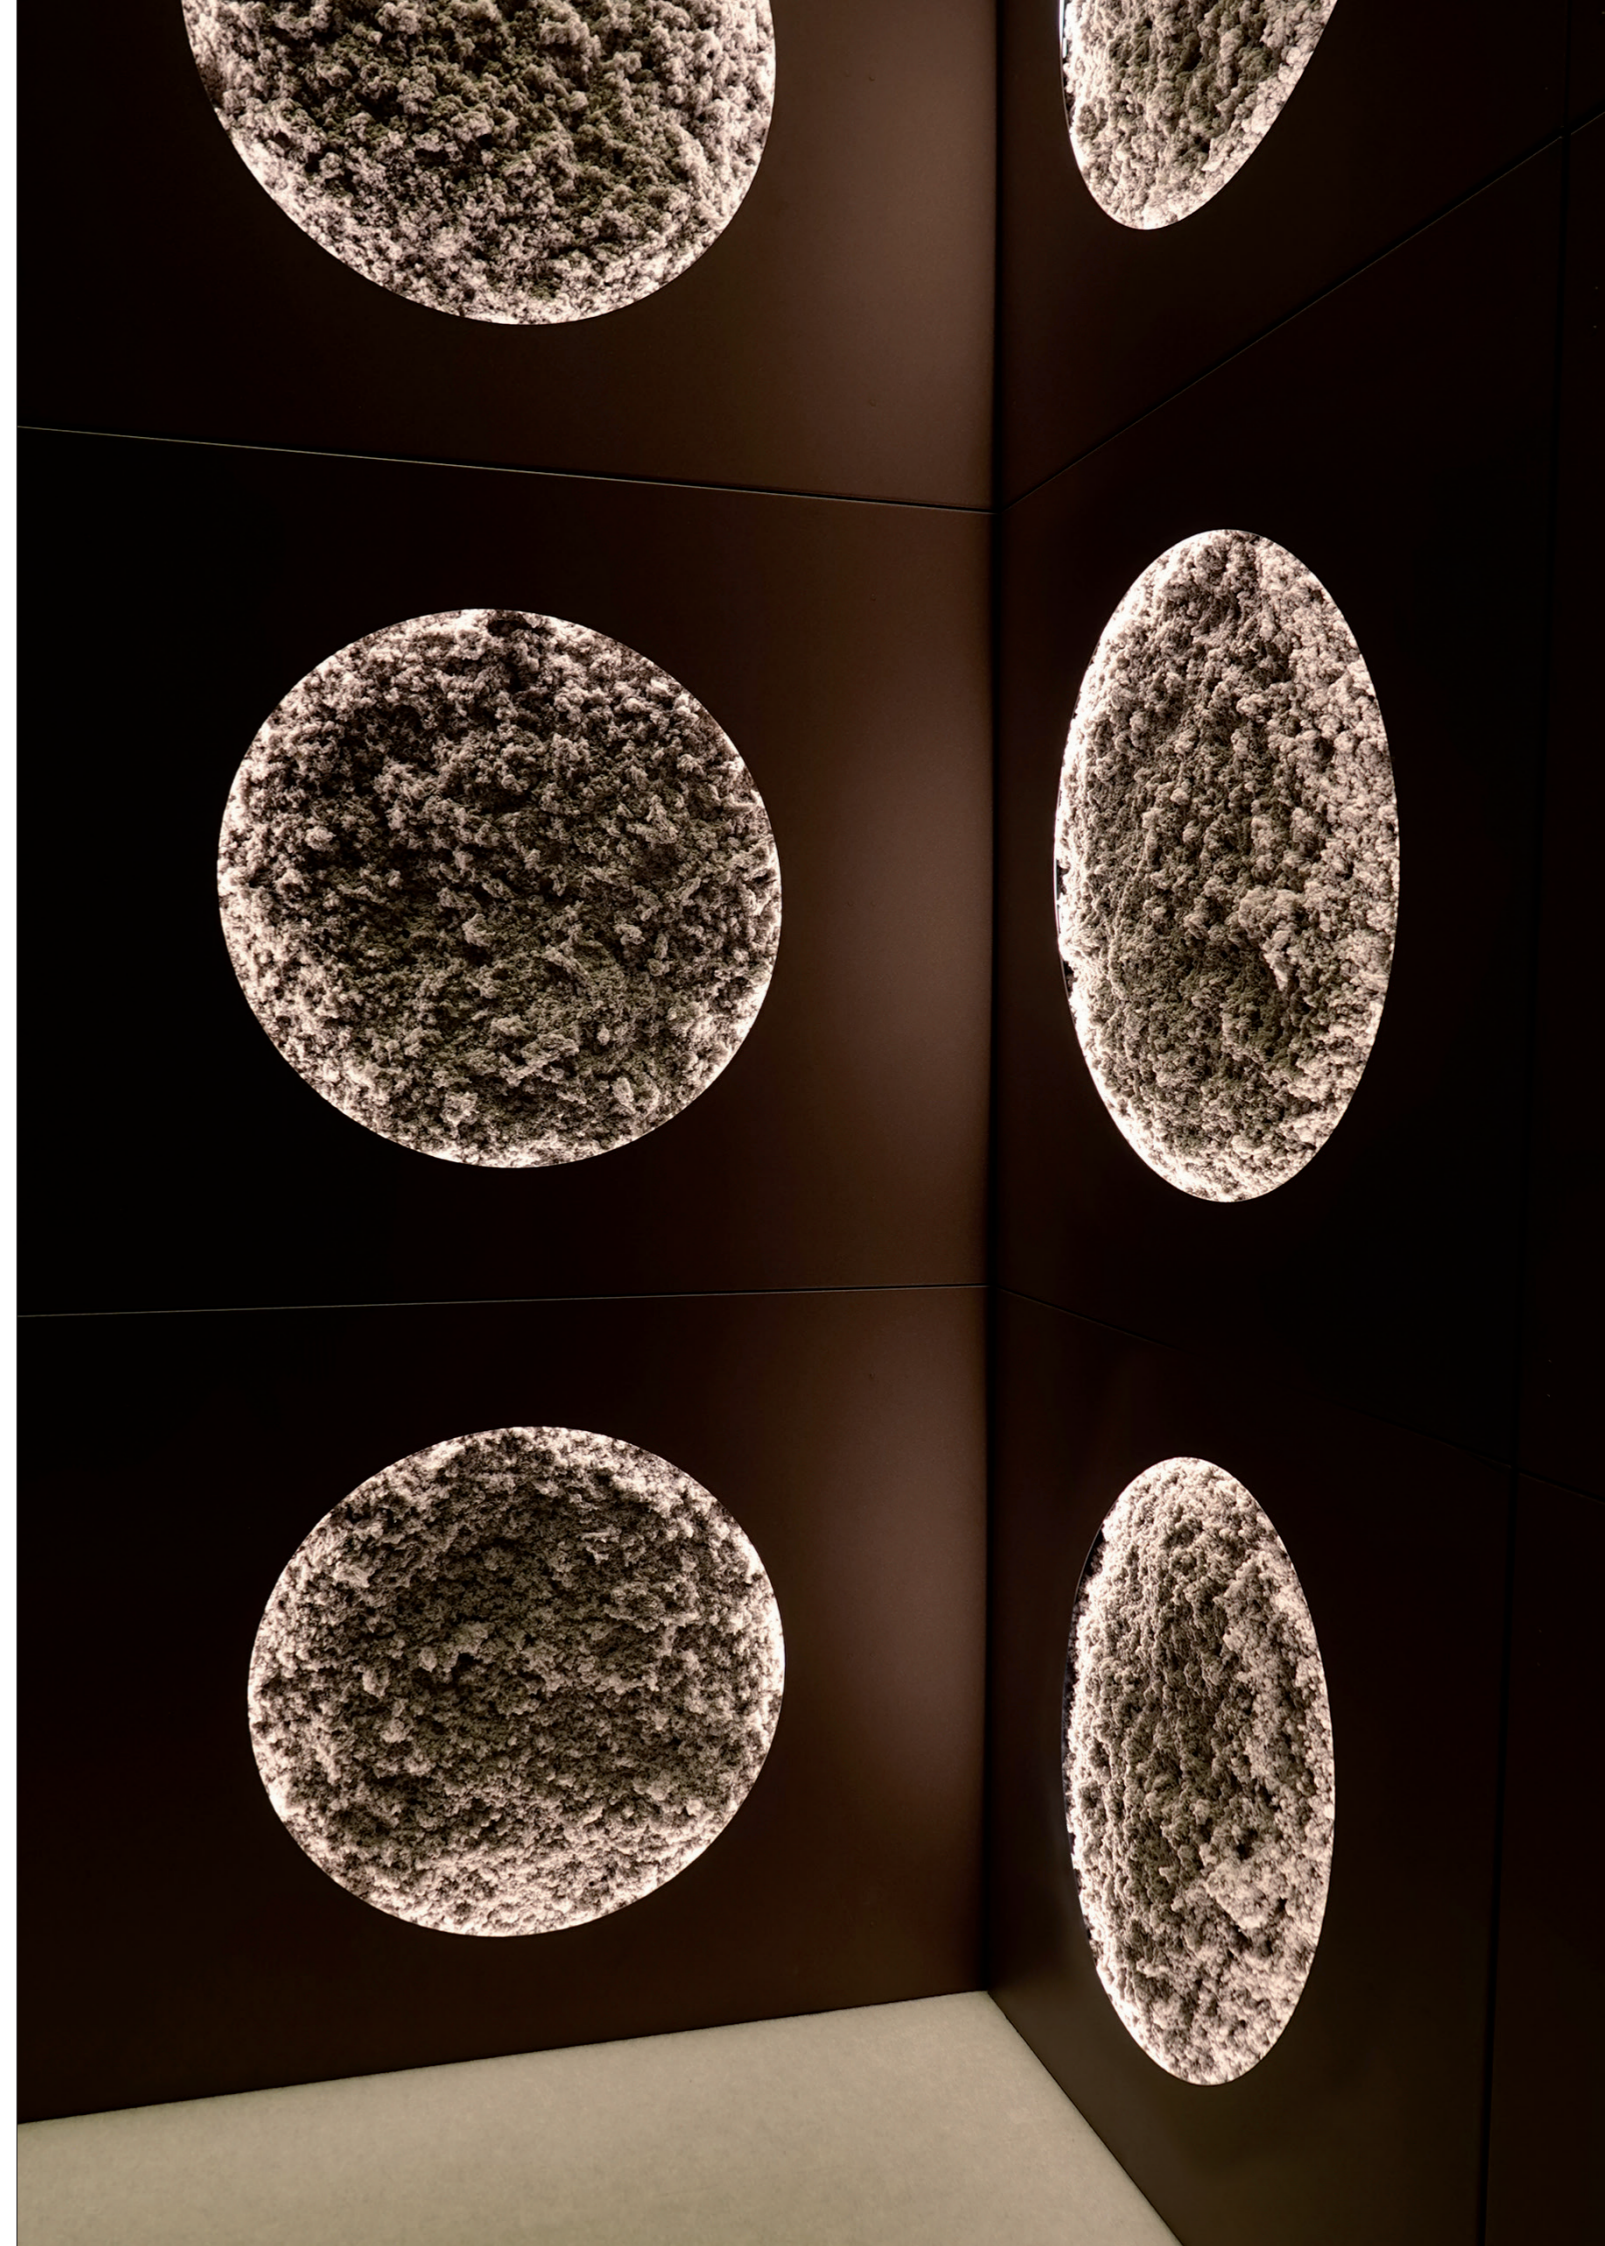

Foamy

Foamy

The Foamy Acoustic System embodies the essence of nature and soft illumination. This collection comprises wall panels, offered in a diverse range of colors. Its inner acoustic filling not only achieves carbon neutrality but also boasts breathability and biodegradability, ensuring top-notch sound absorption rated at A class. Each panel is gently lit by ambient light creating a soft and gentle atmosphere. These panels can be installed individually, integrated into a cohesive system for walls.

Variants: wall, ceiling

Acoustic

Foamy proves to be an exceptional tool for not only enhancing acoustic comfort but also for introducing a soothing ambiance with

its gentle lighting. Its versatile panels offer flexibility, allowing for mounting on walls.

Dimensions	Color temperature (CCT)	Power Luminous ux
1000 x 1000 mm	3000K	41.4 W LED 1242 lm
750 x 750 mm	3000K	31 W LED 930 lm
500 x 500 mm	3000K	20.7 W LED 621 lm
1000 x 1000 mm	TW (2700 - 6500K)	41.4 W LED up to 1304 lm
750 x 750 mm	TW (2700 - 6500K)	31 W LED up to 976 lm
500 x 500 mm	TW (2700 - 6500K)	20.7 W LED up to 652 lm

Simplyfied installation process

Housing colors:

Basic	Standard	Premium (Metalic)
white (RAL9016)	saphire (RAL 5003)	sandy
fog (RAL7038)	forrest (RAL 6005)	sage
graphite (RAL7024)	wine (RAL 3005)	earth
black (RAL9005)	ochra (RAL 8001)	cloudy
		marrone
		volcano
		night
		black dust